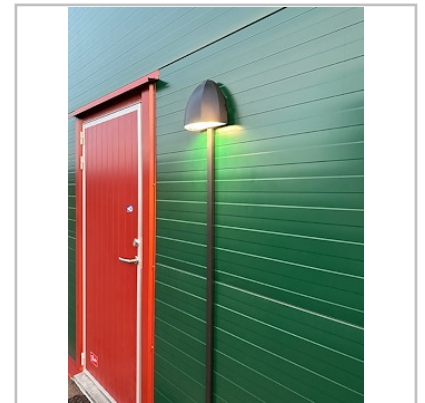

Wall Luminaire M-Wall Pro, 25W, 3000/4000K, IP66, 3375lm

Item: 9977908

MALMBERGS

Product information

Modern wall luminaire in robust design. For lighting the exterior of industrial buildings, entrances etc. Supplied with 10kV surge protection device.

Mounting

Surface mounting.

Connection

Fast connection terminal block 3x2.0 mm², via any of the 4 threaded (M20) cable inlets, located on all sides and the back of the luminaire.

Description

Body made of powder coated die-cast aluminium. Front made of polycarbonate.