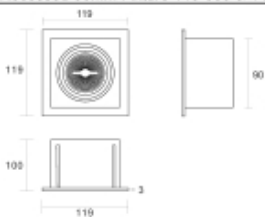

Line Drawings

Recessed 50mm Fixture 148-060 & 148-061